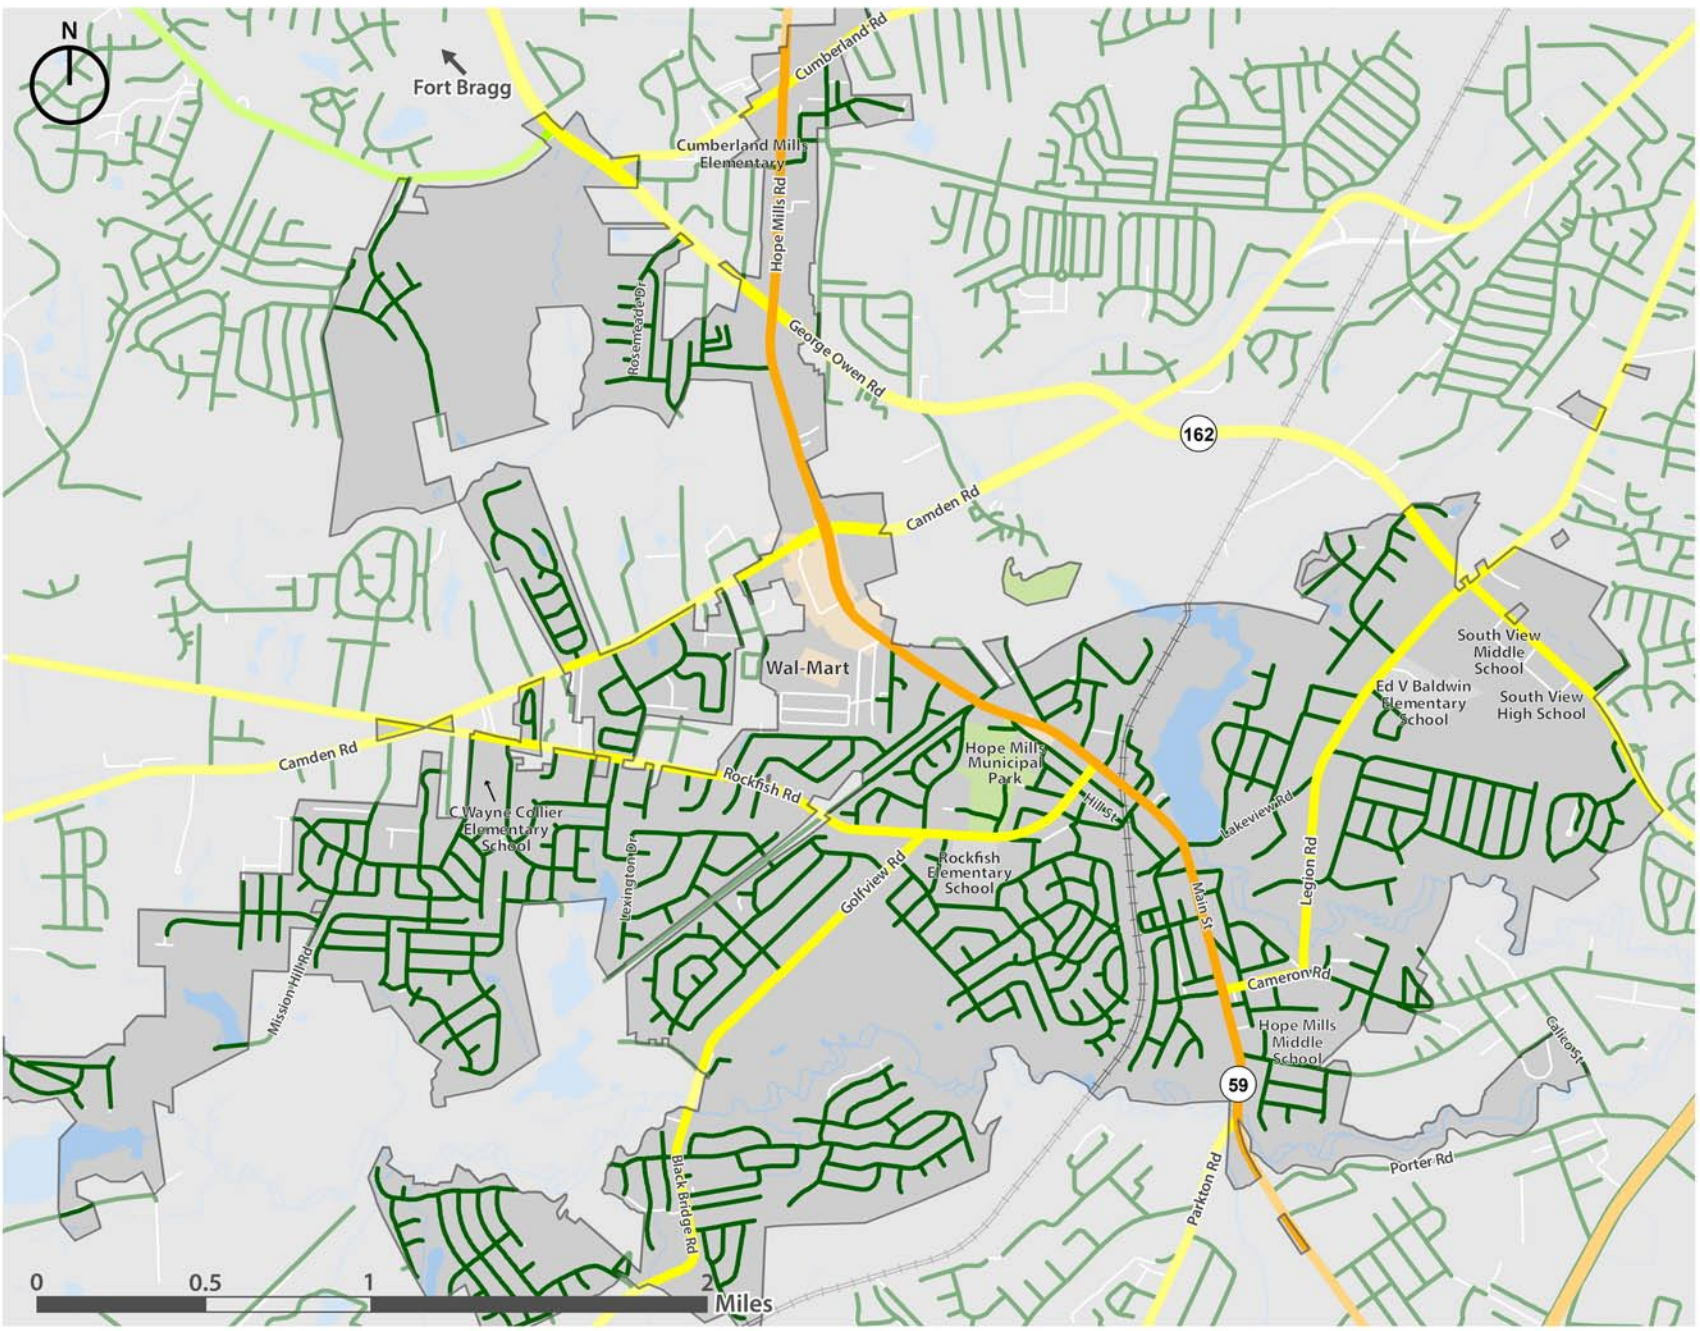

Hope Mills, NC

Multimodal Congestion Management Plan

Functional Classification

- Local
- Major Collector
- Minor Arterial
- Principal Arterial

Data Sources: NC Department of Transportation